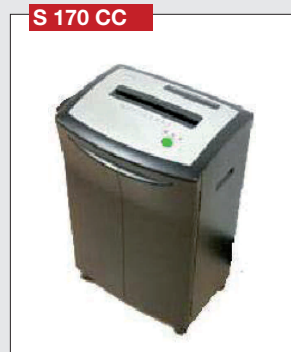

**TYPE** **S 110 DC**  
**MODEL** **S 110 Diamond Cut 7,2x45 mm**  
**Diamond Cut, 8 sheets/CD/credit card, dual slot, w/Emergency Stop Switch - Attached separate CD bin and handle**

**OPENING** 223 mm  
**SHRED SIZE** 7,2 x 46 mm  
**MOTOR** DC motor  
**BIN CAPACITY** 15,8 l  
**PACKING** 1 set/color box, 2 set/ctn/2,594'  
**CARTON** N.W. 5,22 Kgs, G.W. 11,24 Kgs  
**CONTAINER QTY** 710 sets / 1 x 20' container  
**SPECIAL FUNCTION** Bin full

**TYPE** **S 160 SC**  
**MODEL** **S 160 Strip Cut 6 mm**  
**Strip Cut, 10 sheets (max. 12 sheets) /CD/credit card, dual slot, w/Emergency Stop Switch - Attached separate CD bin**

**OPENING** 225 mm  
**SHRED SIZE** 6 mm  
**MOTOR** Capacitor motor  
**BIN CAPACITY** 19,3 l  
**PACKING** 1 set/color box, 1 set/ctn/2,376'  
**CARTON** N.W. 7,66 Kgs, G.W. 9,96 Kgs  
**CONTAINER QTY** 410 sets / 1 x 20' container  
**SPECIAL FUNCTION** LED - Green for Ready, Red for Overheat

**TYPE** **S 160 CC**  
**MODEL** **S 160 Cross Cut 4x 40 mm**  
**Cross Cut, 8 sheets (max. 10 sheets) /CD/credit card, dual slot, w/Emergency Stop Switch - Attached separate CD bin & 1pc 8oz oil bottle**

**TYPE** **S 170 CC**  
**MODEL** **S 170 Cross Cut 4x 40 mm**  
**Cross Cut, 10 sheets /CD/credit card, dual slot, w/Power Saving Switch (GoEco Switch) - Attached separate CD bin**

**OPENING** 230 mm  
**SHRED SIZE** 4 x 40 mm  
**MOTOR** Capacitor motor  
**BIN CAPACITY** 26,5 l  
**PACKING** 1 set/color box, 1 set/ctn/4,148'  
**CARTON** N.W. 14,66 Kgs, G.W. 15,8 Kgs  
**CONTAINER QTY** 225 sets / 1 x 20' container  
**SPECIAL FUNCTION** LED - Green for Ready, Red for Overheat & Overload, Yellow for Bin full